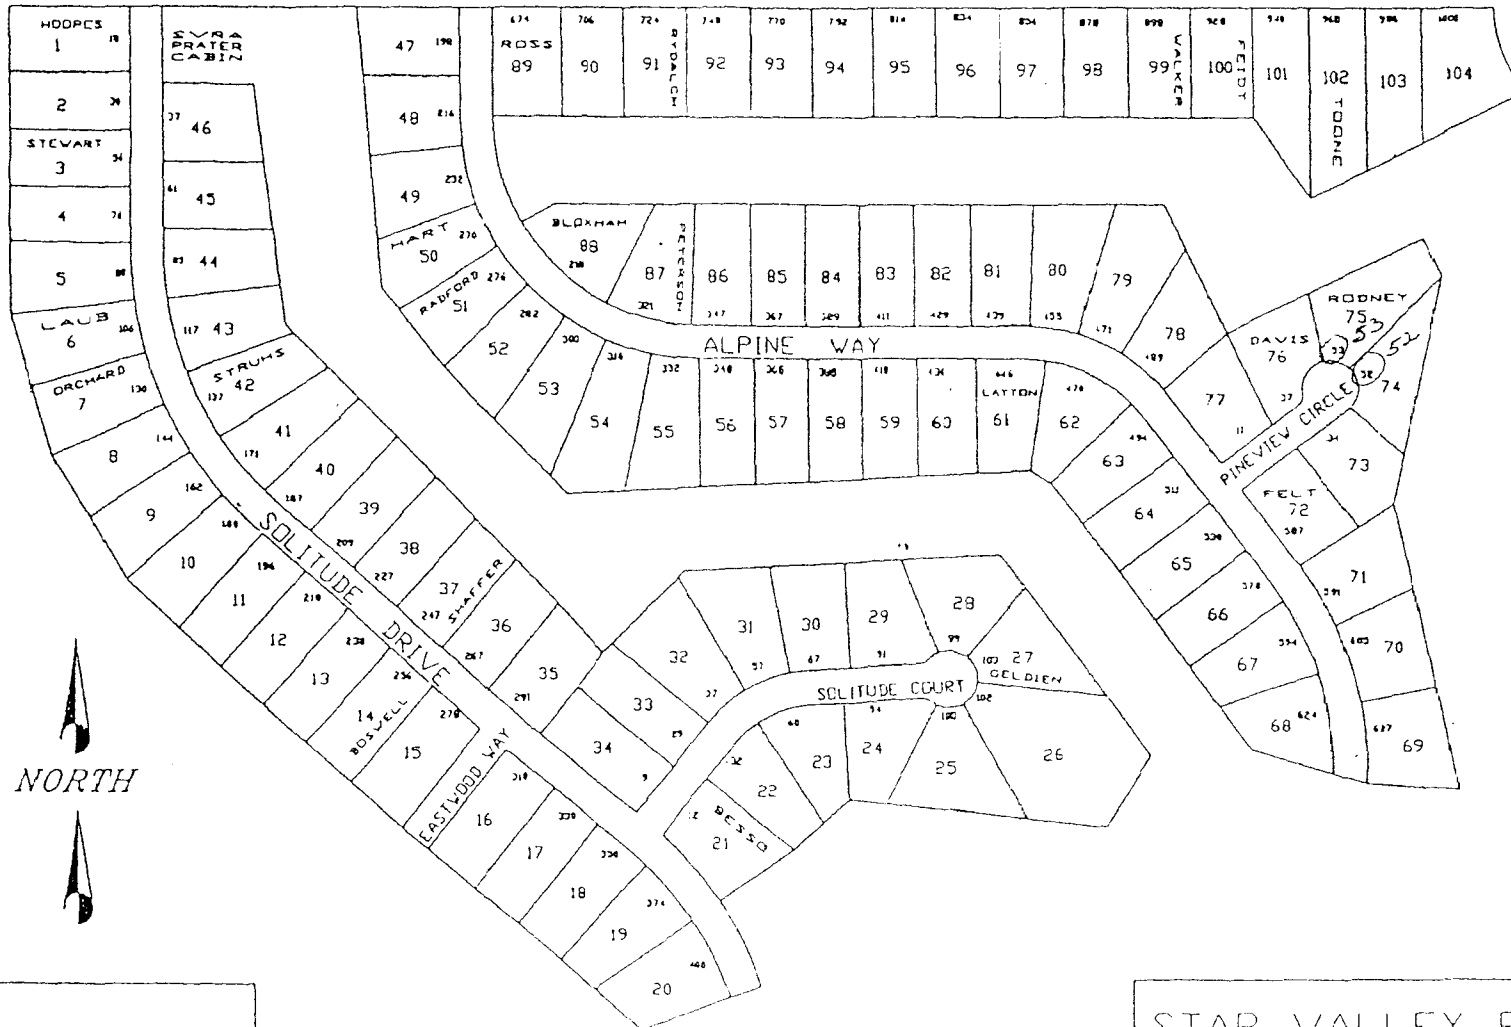

VISTA DRIVE

Mountain
Cadd

STAR VALLEY RANCH
PLAT 12