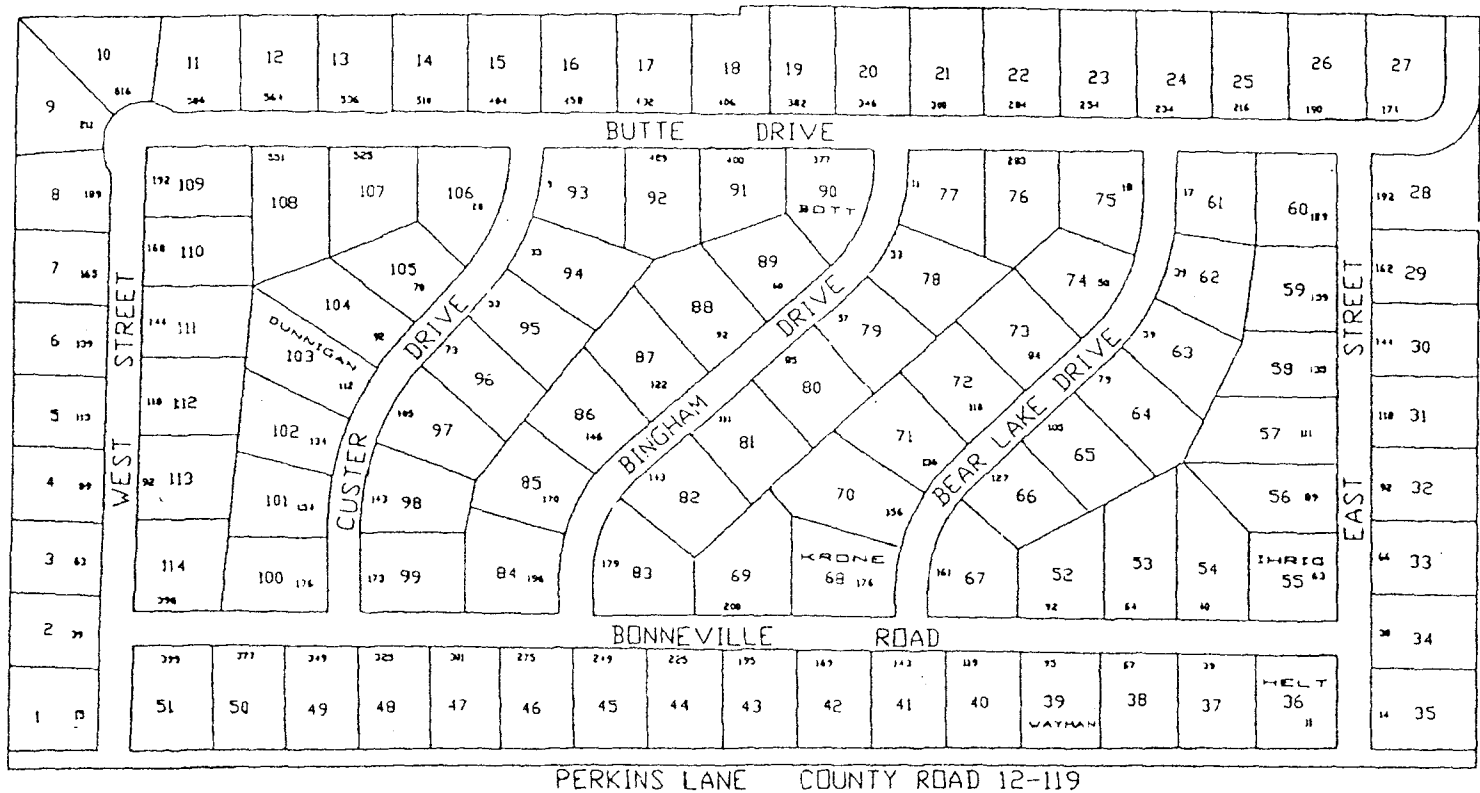

NORTH

 Mountain
Cadd

STAR VALLEY RANCH
PLAT 21